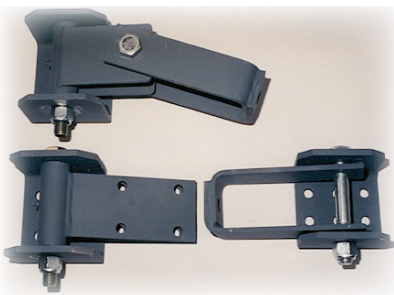

ProservCrane
Group

©2017 ProservCrane Group. All rights reserved. PSCG2017_025_2sidedParts_Hout_South.

We stock components for entire Festoon Systems!

- 1 Fixed End Junction Box
- 2 Terminal Strips
- 3 Cable Connectors
- 4 End Clamp
- 5 Track Hanger
- 6 Cable Trolley
- 7 Cross Arm Support Channels
- 8 Beam Clamp
- 9 C-Track Channel
- 10 Control Unit Trolley with Junction Box or Quick Disconnect Control Unit Trolley (not shown)
- 11 Track Joint Assembly
- 12 Pendant Cable
- 13 Push-Button Pendant Station
- 14 Tow Arm
- 15 Tow Trolley
- 16 Flat PVC Cable
- 17 End Stop

All parts in stock & ready-to-ship!

- Baldor
- Cutler-Hammer
- Dings
- Duct-O-Bar
- Electrolift
- Electromotive
- Hubbel
- Insul-8
- Kranco
- P&H
- Radio Controls
- Reuland
- Saf-T-Bar/Howell
- Sew Eurodrive
- Sprecher & Schuh
- Square D
- Stepless Controls
- Stearns
- Telemecanique
- VFD Drives

Push-Button Pendant Stations

Stocked in a Variety of Brands, Sizes & Styles

Jib Fittings

In Stock & Available for any 1/4 - 5 Ton Jib

VFD Drives & Contactors

Power Electronics
Magnetek/Electromotive

Sprecher & Schuh
Telemecanique
& Square D