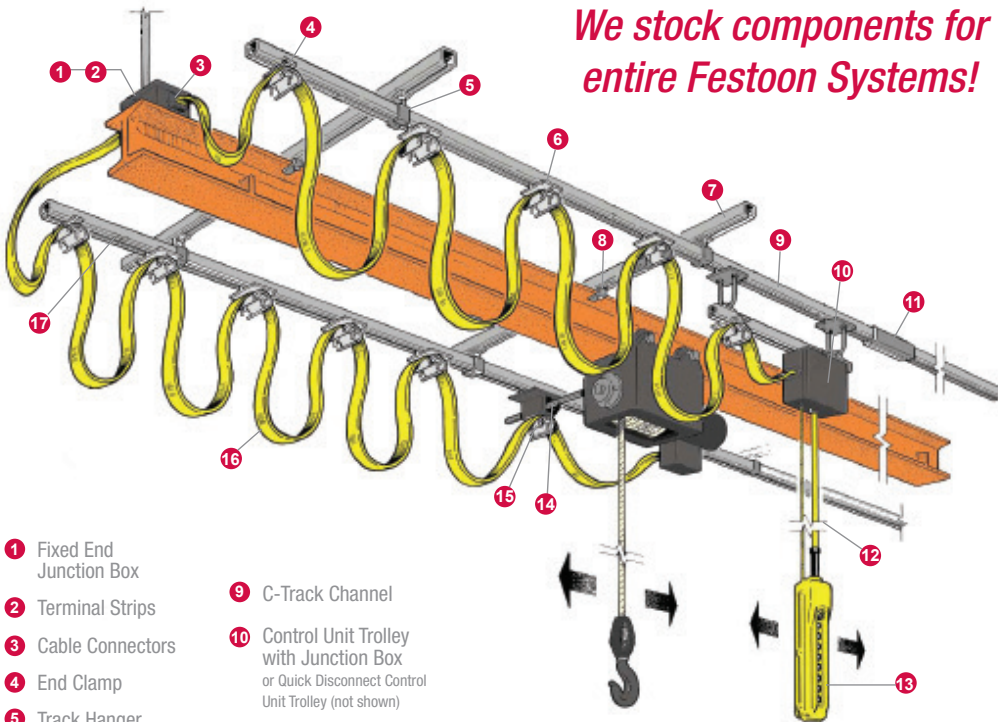

ProservCrane
Group

©2017 ProservCrane Group. All rights reserved. PSCG2017_025_2sidedParts_Hout_South.

We stock components for entire Festoon Systems!

- 1 Fixed End Junction Box
- 2 Terminal Strips
- 3 Cable Connectors
- 4 End Clamp
- 5 Track Hanger
- 6 Cable Trolley
- 7 Cross Arm Support Channels
- 8 Beam Clamp
- 9 C-Track Channel
- 10 Control Unit Trolley with Junction Box or Quick Disconnect Control Unit Trolley (not shown)
- 11 Track Joint Assembly
- 12 Pendant Cable
- 13 Push-Button Pendant Station
- 14 Tow Arm
- 15 Tow Trolley
- 16 Flat PVC Cable
- 17 End Stop

All parts in stock & ready-to-ship!

- Baldor
- Cutler-Hammer
- Dings
- Duct-O-Bar
- Electrolift
- Electromotive
- Hubbel
- Insul-8
- Kranco
- P&H
- Radio Controls
- Reuland
- Saf-T-Bar/Howell
- Sew Eurodrive
- Sprecher & Schuh
- Square D
- Stepless Controls
- Stearns
- Telemecanique
- VFD Drives

Push-Button Pendant Stations

Stocked in a Variety of Brands, Sizes & Styles

Jib Fittings

In Stock & Available for any 1/4 - 5 Ton Jib

VFD Drives & Contactors

Power Electronics
Magnetek/Electromotive

Sprecher & Schuh
Telemecanique
& Square D